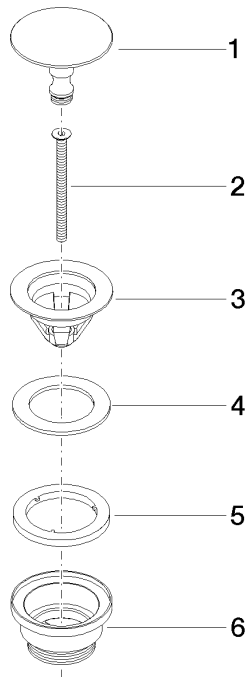

Basin Waste without press-closing 1 1/4" - Chrome

IMO

10 126 970

Fits: IMO, LULU, MADISON, MEM, TARA,
CL.1, LISSÉ, VAIA, META, CYO

	Chrome	10 126 970-00
	Brushed Platinum	10 126 970-06
	Platinum	10 126 970-08
	Durabress (23kt Gold)	10 126 970-09
	Dark Chrome	10 126 970-19
	Light Gold	10 126 970-26
	Brushed Light Gold	10 126 970-27
	Brushed Durabress (23kt Gold)	10 126 970-28
	Matte Black	10 126 970-33
	Brushed Bronze	10 126 970-42
	Brushed Champagne (22kt Gold)	10 126 970-46
	Champagne (22kt Gold)	10 126 970-47
	Brushed Chrome	10 126 970-93
	Brushed Dark Platinum	10 126 970-99

Basin Waste without press-closing 1 1/4" - Chrome

IMO

10 126 970

Only suitable for sinks without an overflow.

10 126 970

mm [inches]

10 126 970

Parts for other finishes can be found here: Brushed Platinum

Spare parts list

No.	Item Number	Name	Quantity used	Delivery time
1	09 31 20 097-00	plug	1	10
2	09 30 30 179 90	screw	1	2
3	09 11 01 038-00	cup	1	10
4	09 14 05 061 90	seal	1	2
5	09 14 03 153 90	seal	1	2
6	09 11 10 156-00	connection	1	-