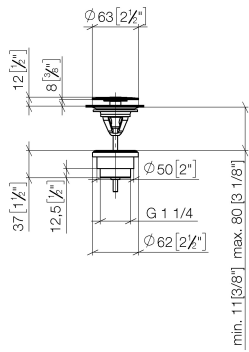

Basin Waste without press-closing 1 1/4" - Chrome

IMO

10 126 970

Fits: IMO, LULU, MADISON, MEM, TARA,
CL.1, LISSÉ, VAIA, META, CYO

	Chrome	10 126 970-00
	Brushed Platinum	10 126 970-06
	Platinum	10 126 970-08
	Durabress (23kt Gold)	10 126 970-09
	Dark Chrome	10 126 970-19
	Light Gold	10 126 970-26
	Brushed Light Gold	10 126 970-27
	Brushed Durabress (23kt Gold)	10 126 970-28
	Matte Black	10 126 970-33
	Brushed Bronze	10 126 970-42
	Brushed Champagne (22kt Gold)	10 126 970-46
	Champagne (22kt Gold)	10 126 970-47
	Brushed Chrome	10 126 970-93
	Brushed Dark Platinum	10 126 970-99

Basin Waste without press-closing 1 1/4" - Chrome

IMO

10 126 970

Only suitable for sinks without an overflow.

10 126 970

mm [inches]

10 126 970

Parts for other finishes can be found here: Brushed Platinum

Spare parts list

No.	Item Number	Name	Quantity used	Delivery time
1	09 31 20 097-00	plug	1	10
2	09 30 30 179 90	screw	1	2
3	09 11 01 038-00	cup	1	10
4	09 14 05 061 90	seal	1	2
5	09 14 03 153 90	seal	1	2
6	09 11 10 156-00	connection	1	-